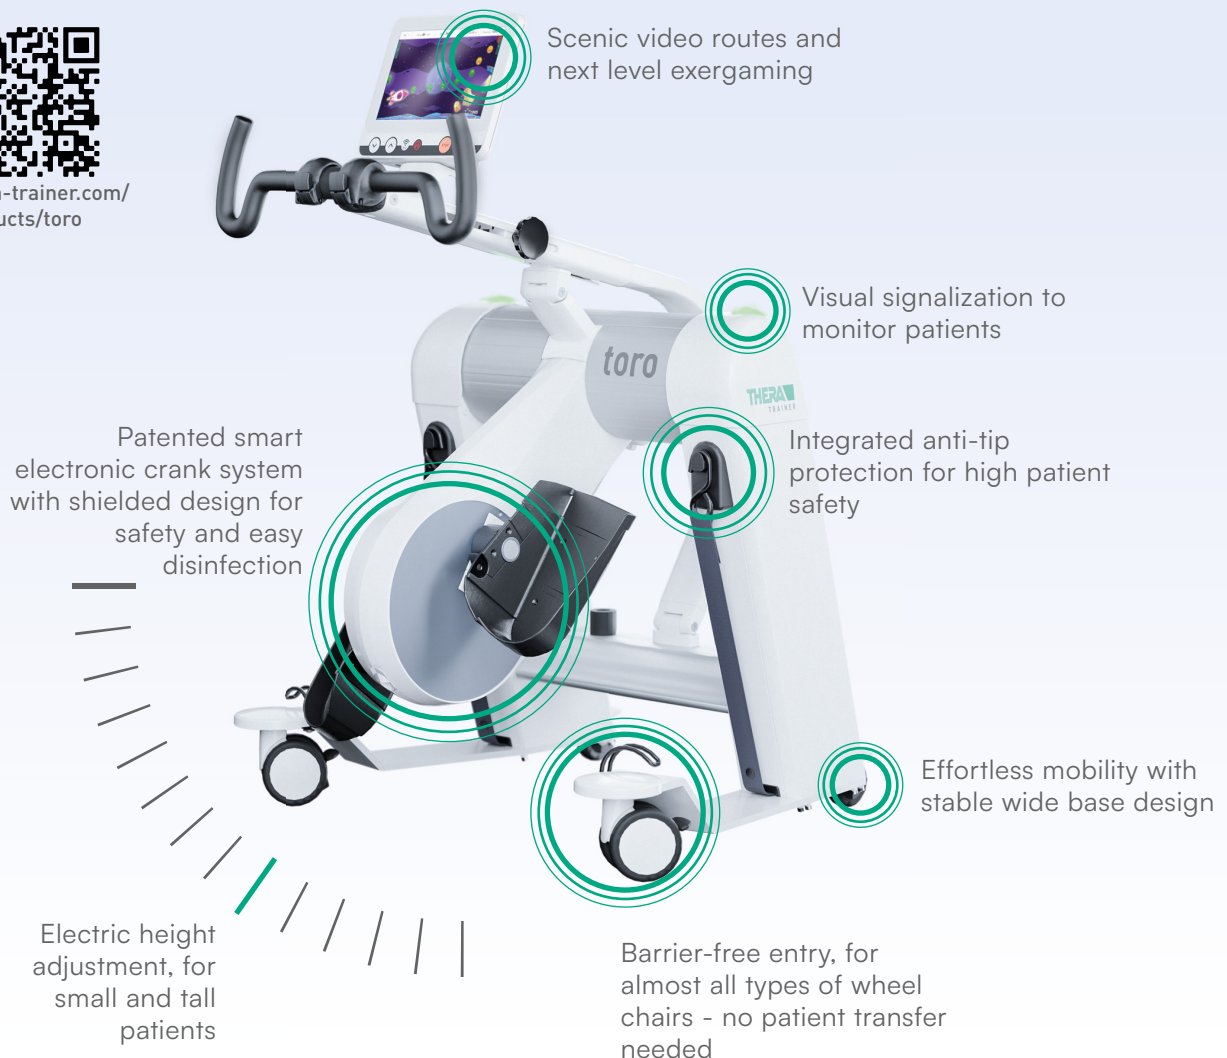

Motor-assisted cycling therapy, 100% made for professionals

- ✓ **Next level design**
  We have created THERA-Trainer toro's revolutionary shape from scratch. Designed 100% for professionals. Designed for you.
- ✓ **Next level gamification and scenic video routes**
  THERA-Trainer toro's enjoyable, interactive games and video routes may encourage participation, better compliance, and increases satisfaction as a basis for improved therapy results.
- ✓ **Next level ease of use**
  Imagine doing every single action and adjustment with just a single click. One click to mount accessories. One click for height adjustments. One click to secure the patient. One click to select the perfect training type. One click to start the therapy.

[thera-trainer.com/
products/toro](https://thera-trainer.com/products/toro)

Are you ready to empower your therapeutic journey? Get a free demo!

THERA-Trainer USA LLC
4110 Butler Pike, Suite B-100
Plymouth Meeting, PA 19462

Phone 215-764-3024
info.us@thera-trainer.com
www.thera-trainer.com